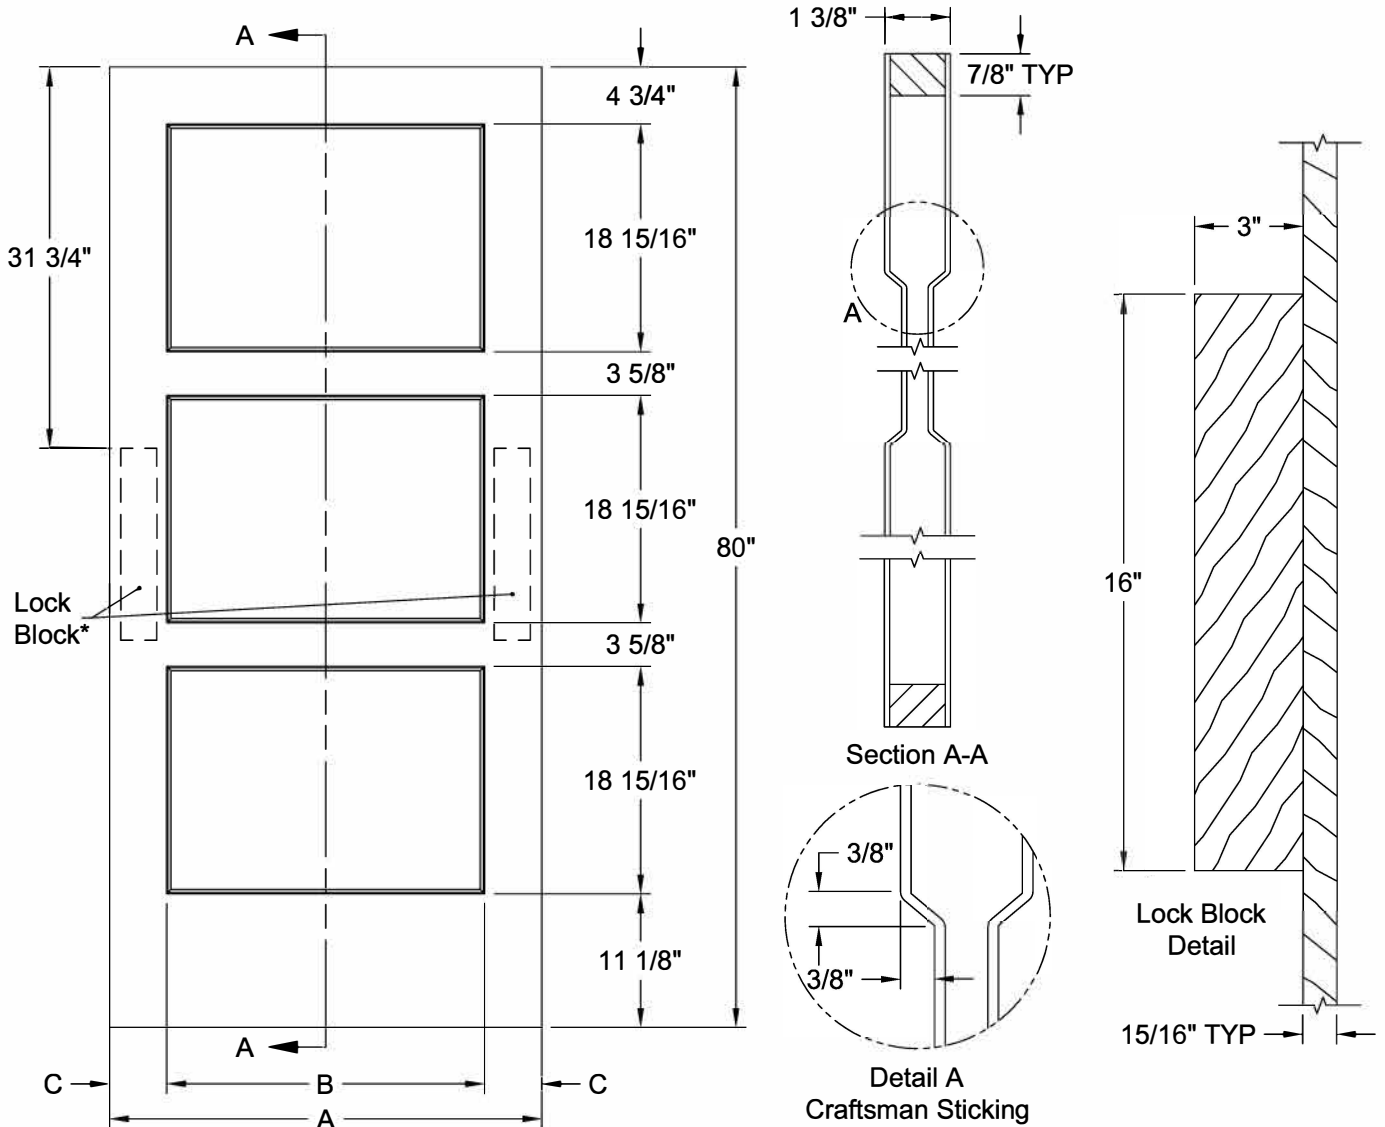

BIRKDALE™ 3 PANEL SMOOTH 6'-8"

Dimension Table			
Door Size	A	B	C
3'-0" x 6'-8"	36"	26 1/2"	4 3/4"
2'-10" x 6'-8"	34"	22 1/2"	5 3/4"
2'-8" x 6'-8"	32"	22 1/2"	4 3/4"
2'-6" x 6'-8"	30"	20 1/2"	4 3/4"
2'-4" x 6'-8"	28"	18 1/2"	4 3/4"
2'-2" x 6'-8"	26"	15 1/2"	5 1/4"
2'-0" x 6'-8"	24"	15 1/2"	4 1/4"
1'-10" x 6'-8"	22"	11 1/2"	5 1/4"
1'-8" x 6'-8"	20"	11 1/2"	4 1/4"

* Number and size of Lock Blocks may vary by model and customer selection. Please specify at time of ordering.